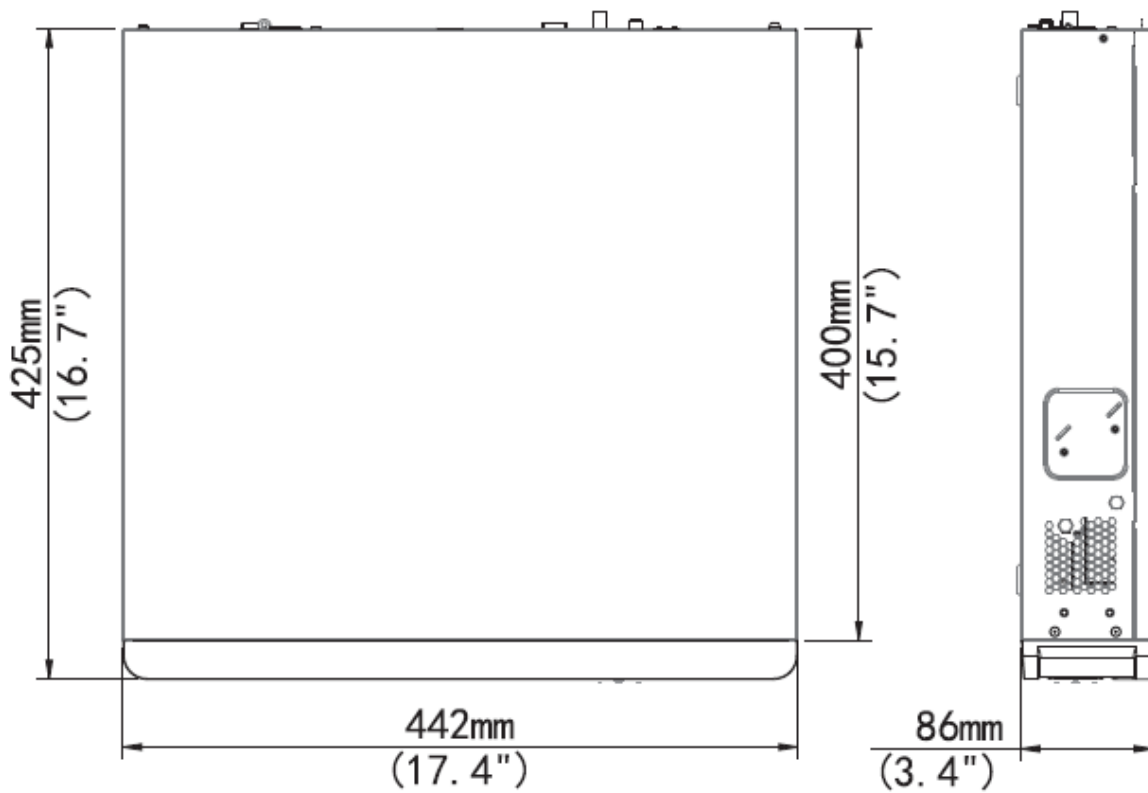

Specifications

Model	UNC-N32K4-H8R		
Video/Audio Input			
IP Video Input	32-ch		
Two-way Audio Input	1-ch, RCA		
Network			
Incoming Bandwidth	320Mbps		
Outgoing Bandwidth	320Mbps		
Remote Users	128		
Protocols	P2P, UPnP, NTP, DHCP, PPPoE,SSL,TLS,SNMP,HTTPS		
Video/Audio Output			
HDMI/VGA Output	HDMI1/VGA: 1920x1080p /60Hz, 1920x1080p /50Hz, 1600x1200 /60Hz, 1280x1024 /60Hz, 1280x720 /60Hz, 1024x768 /60Hz HDMI2: 4K (3840x2160) /60Hz, 4K (3840x2160) /30Hz, 1920x1080p /60Hz, 1920x1080p /50Hz, 1600x1200 /60Hz, 1280x1024 /60Hz, 1280x720 /60Hz, 1024x768 /60Hz		
CVBS Output	1-ch, BNC		
Recording Resolution	12MP/8MP/6MP/5MP/4MP/3MP/1080p/960p/720p/D1/2CIF/CIF		
Audio Output	1-ch, RCA		
Synchronous Playback	16-ch		
Corridor Mode Screen	3/4/5/7/9/10/12/16/32		
Decoding			
Decoding format	Ultra 265, H.265, H.264		
Live view/ Playback	12MP/8MP/6MP/5MP/4MP/3MP/1080p/960p/720p/D1/2CIF/CIF		
Capability	3 x 12MP@25, 4 x 4K@30, 8 x 4MP@30, 16 x 1080P@30, 32 x 960P@25, 36 x 720P@30, 64 x D1		
Hard Disk			
SATA	8 SATA interfaces		
Capacity	up to 8TB for each HDD		
eSATA	1 eSATA interface		
Smart			
VCA Detection	Face detection, Intrusion detection, Cross line detection, Audio detection, Defocus detection, Scene change detection, Auto tracking		
VCA Search	Face search, Behavior search		
Statistical Analysis	People counting		
Disk Array			
Array Type	RAID 0, 1, 5, 6, 10		
External Interface			
Network Interface	2 RJ45 10M/100M/1000M self-adaptive Ethernet Interfaces		
Serial Interface	1 x RS232, 1 x RS485		
USB Interface	Front panel: 2 x USB2.0,Rear panel: 1 x USB3.0		
Alarm In	16-ch		
Alarm Out	4-ch		
General			
Power Supply	100 ~ 240 VAC		

	Power Consumption: ≤ 20 W(without HDD)
Working Environment	-10°C ~ + 55°C (+14°F ~ +131°F), Humidity $\leq 90\%$ RH(non-condensing)
Dimensions(WxDxH)	442mm x425mmx 86mm (17.4" x 16.7"x 3.4")
Weight (without HDD)	≤ 5.13 Kg (11.31 lb)

Dimensions

Rear Panel